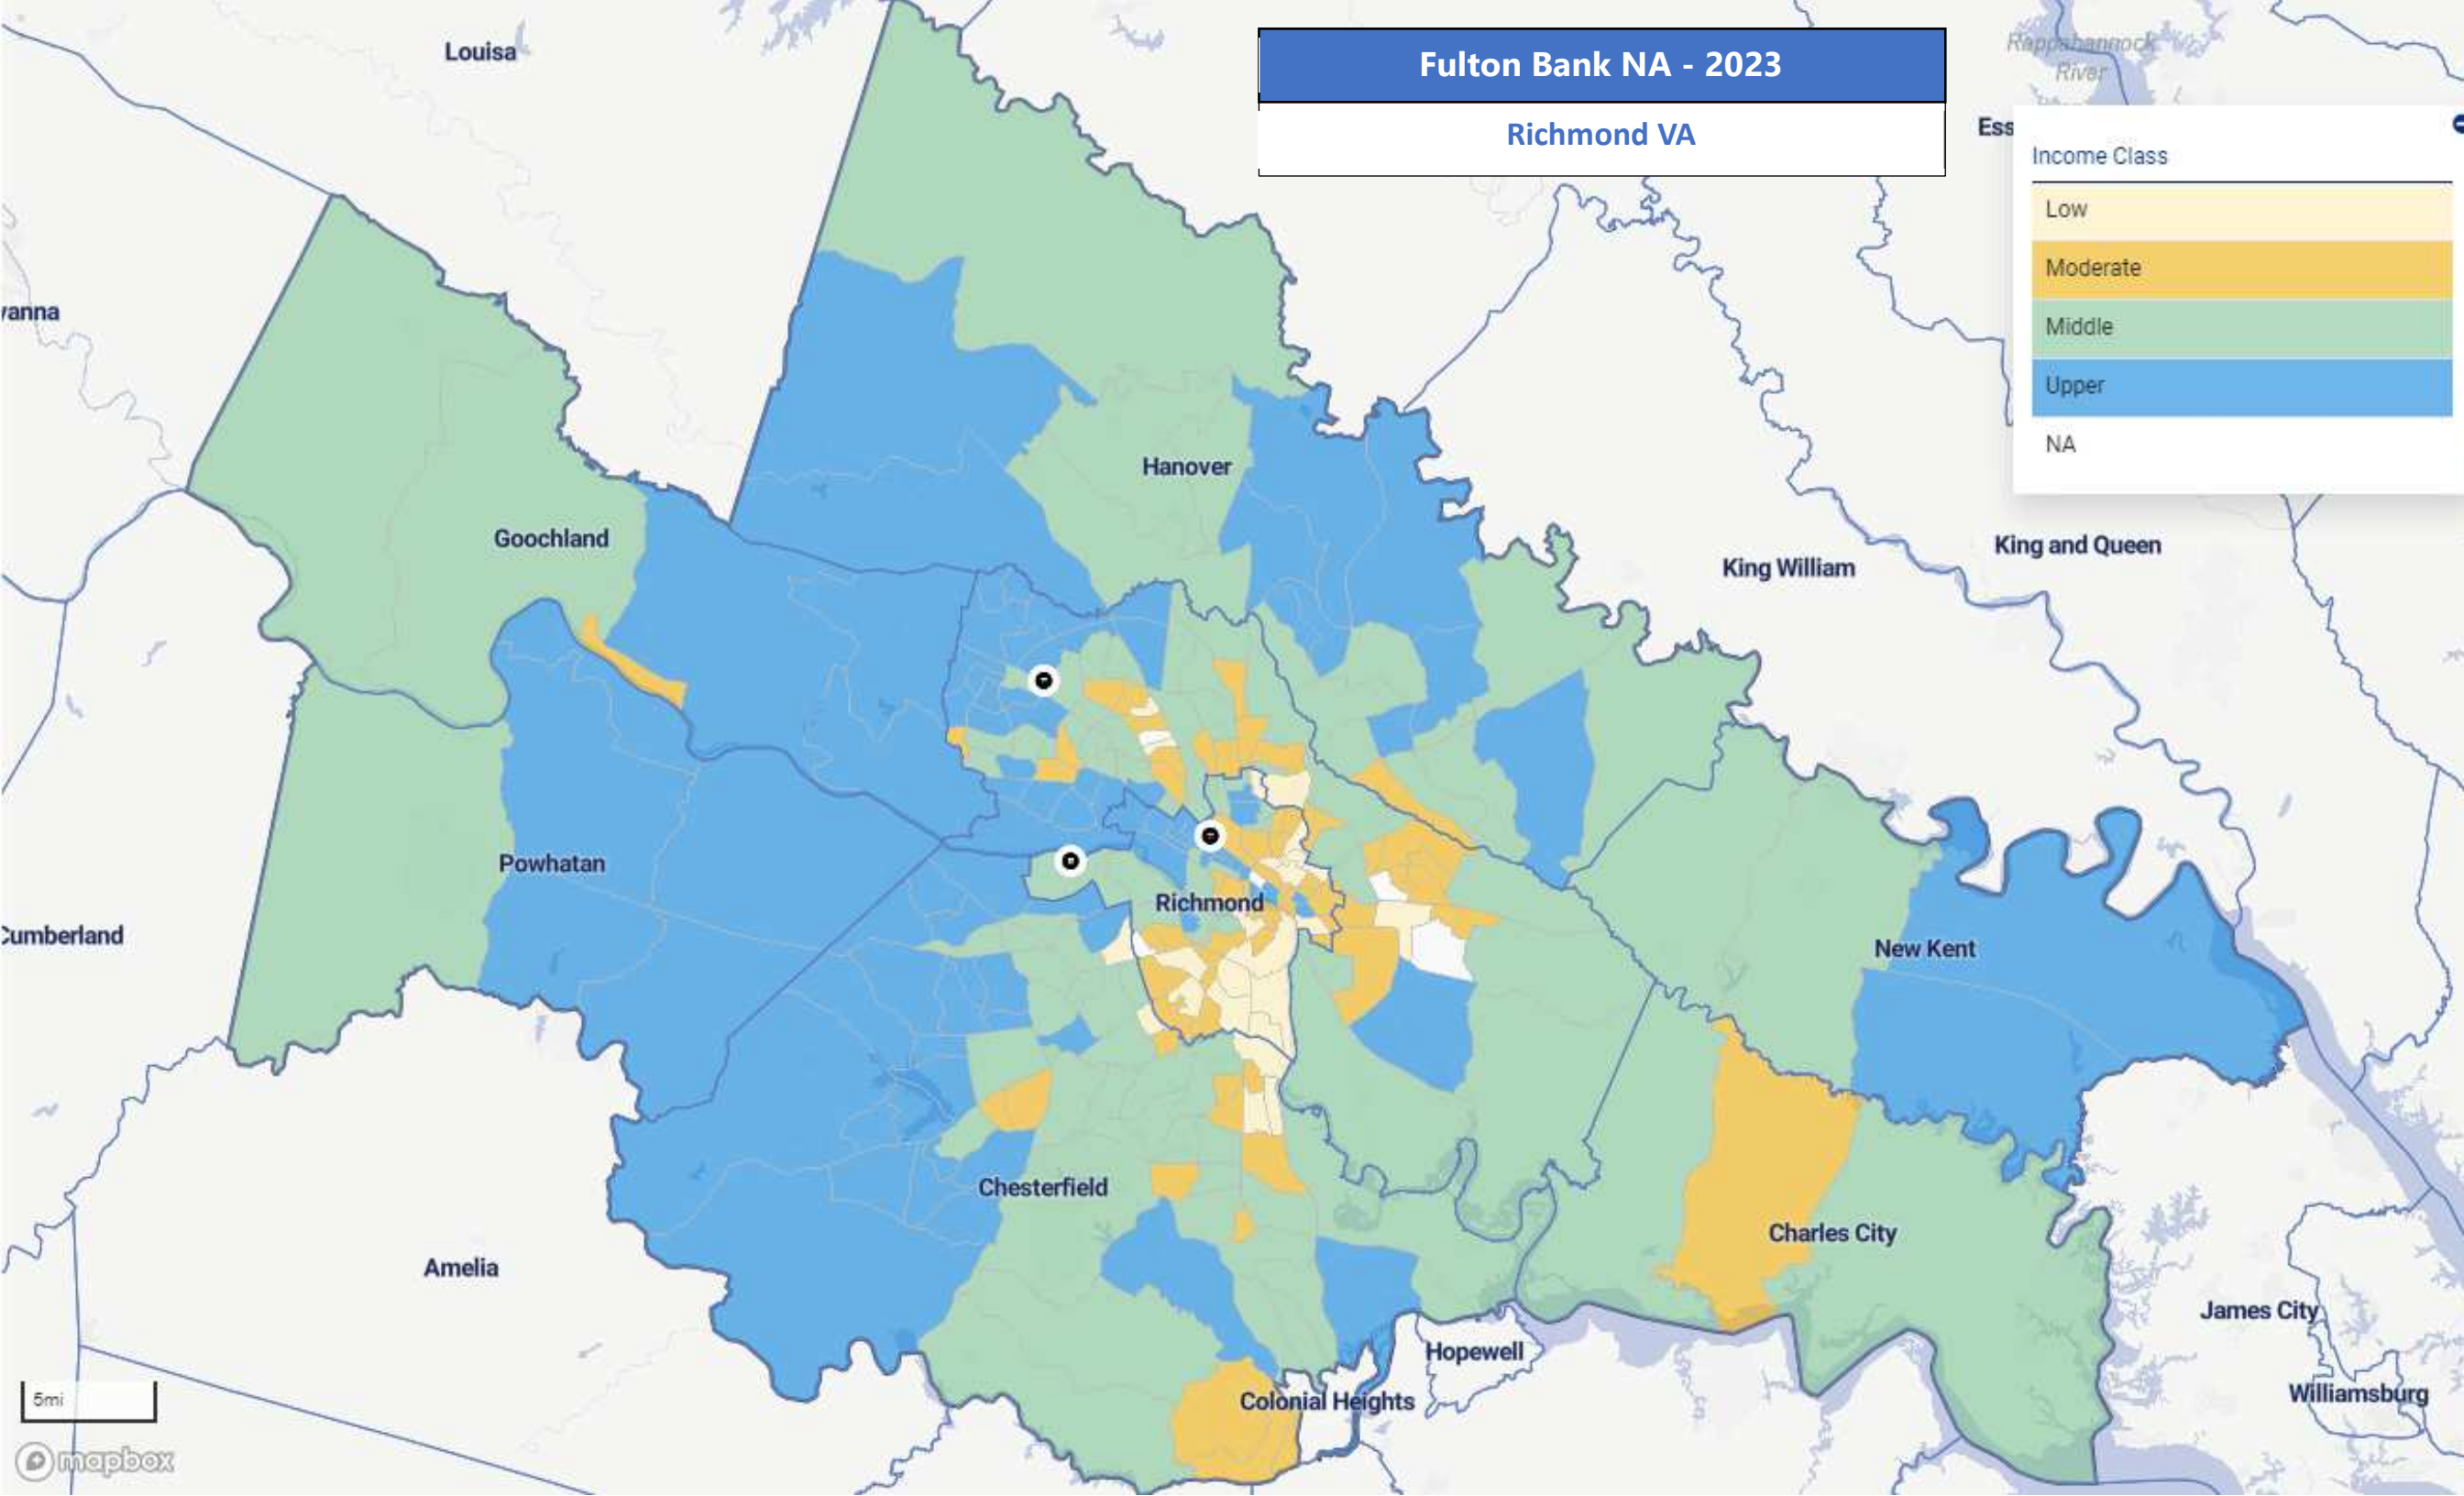

Fulton Bank NA - 2023

Richmond VA

Ess

Income Class

Low

Moderate

Middle

Upper

NA

5mi